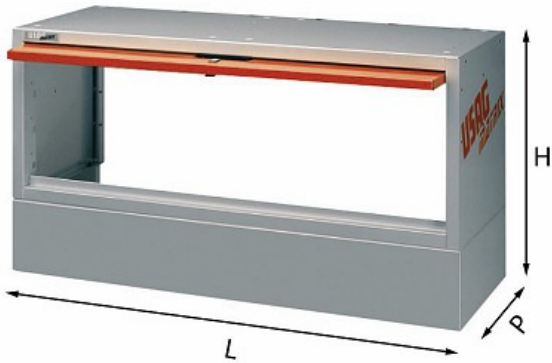

## BASE

### 5002 B2N

- Open model for wheel-side
- Overhead door with security locking
- Inside available height 480 mm

## Family details

| Code      | LxPxH mm    | Weight kg | Quantity for packaging |
|-----------|-------------|-----------|------------------------|
| U50020009 | 990x375x542 | 16        | 1                      |